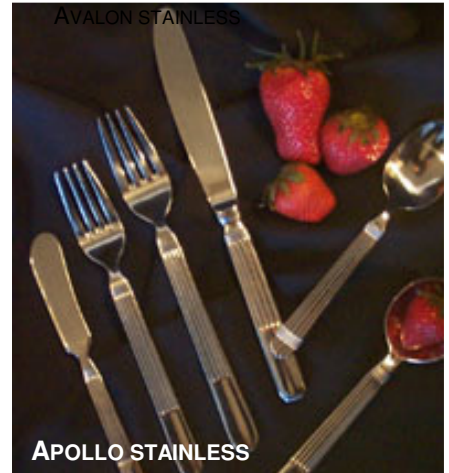

**F
L
A
T
W
A
R
E**

BAGUETTE STAINLESS

AVALON STAINLESS

NEW CHARM STAINLESS

AVALON STAINLESS

APOLLO STAINLESS

INTERNATIONAL FALMOUTH SILVER

MINUET STAINLESS

ONEIDA SHELL SILVER

*ALSO AVAILABLE IN SHELL
SERVING SPOON & FORK*

OVERSIZED STEAK KNIFE